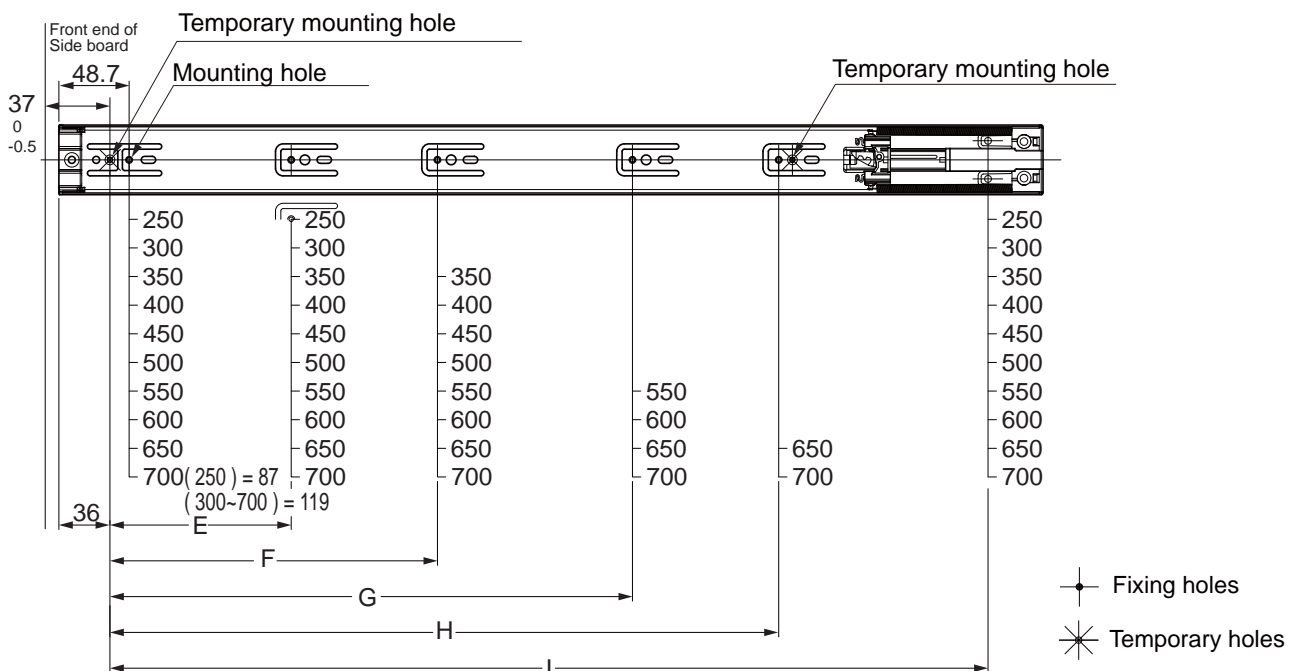

### DIMENSIONS, SPECIFICATIONS

| No. | Part name           |
|-----|---------------------|
| ①   | Outer member        |
| ②   | Intermediate member |
| ③   | Inner member        |
| ④   | Retainer            |
| ⑤   | Balls               |

## 1 Detaching Slides

Pull out inner member until it stops, then operate the disconnect lever to detach.

How to detach

## 2 Positioning / mounting Outer Member

Correct installation is necessary to enjoy proper soft-close function. Mount the slides and make adjustments as follows.

**[1]** Mark the positions of the slides on the inside of the cabinet and fit using the temporary mounting holes to give a little bit of adjustment.

**[2]** Do not fully tighten the screws just yet. Level up and fix using the round holes and tighten all screws.

Notes:

- Move the intermediate member to screw the holes through the access holes.
- Refer to page 1 about the dimensions E, F, and G.