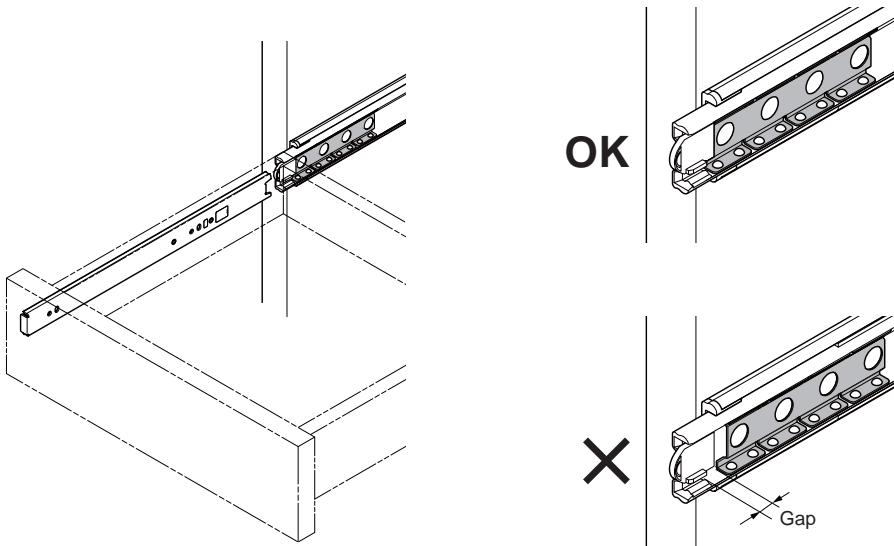

4 Insert Drawer to Cabinet

1. 【1】 Position ball retainers to the front end.
2. 【2】 Insert inner members of drawer to the retainers.
3. 【3】 Check slide movement and soft-close motion if it works properly, then make adjustments if necessary.
4. 【4】 Fix all screws on all of the slide members.