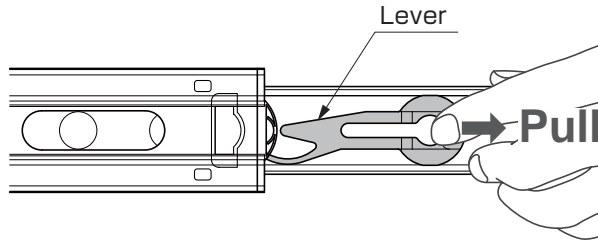

1 Detaching Slides

Pull out inner member until it stops, then operate the disconnect lever to detach.

How to detach