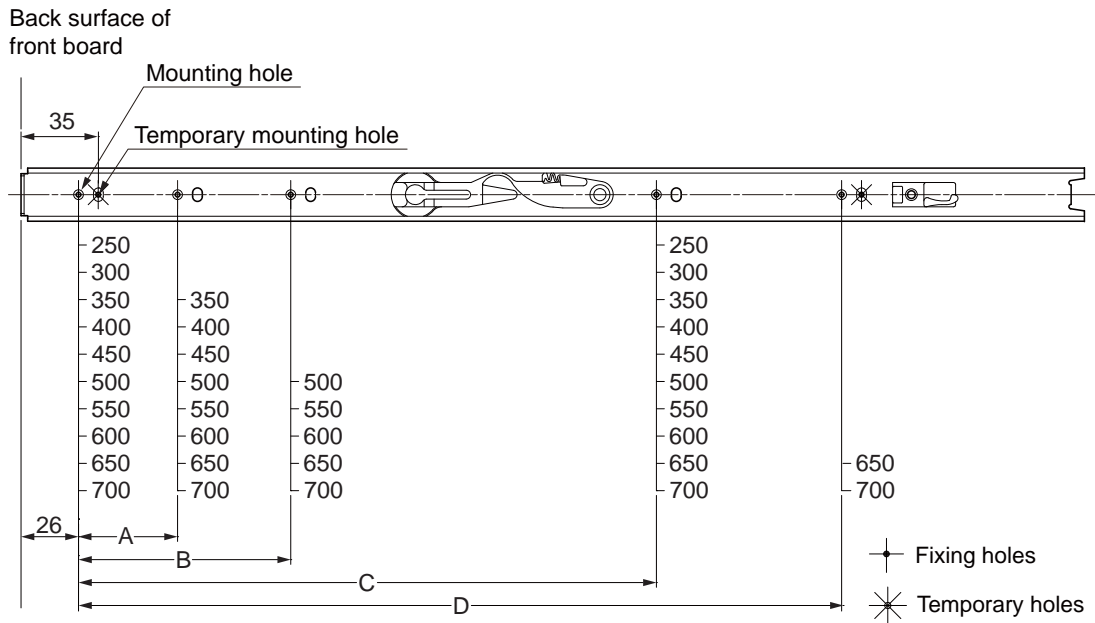

3 Positioning / Mounting Inner Member

1. 【1】 Fit the inner member to the side of the drawer, either on or just below the center line for optimum stability.
2. 【2】 Level up and fix using the temporary mounting holes and tighten screws to fixing holes.

Notes:

- Refer to page 1 about the dimensions A to D.