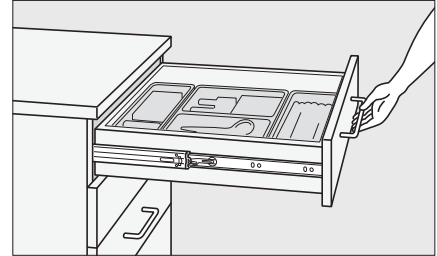

### ABOUT THE PRODUCT

- Side mount drawer slide with soft-closing mechanism.
- The drawer is detachable by operating the lever.

### DIMENSIONS, SPECIFICATIONS

| No. | Part name           |
|-----|---------------------|
| ①   | Outer member        |
| ②   | Intermediate member |
| ③   | Inner member        |
| ④   | Retainer            |
| ⑤   | Balls               |