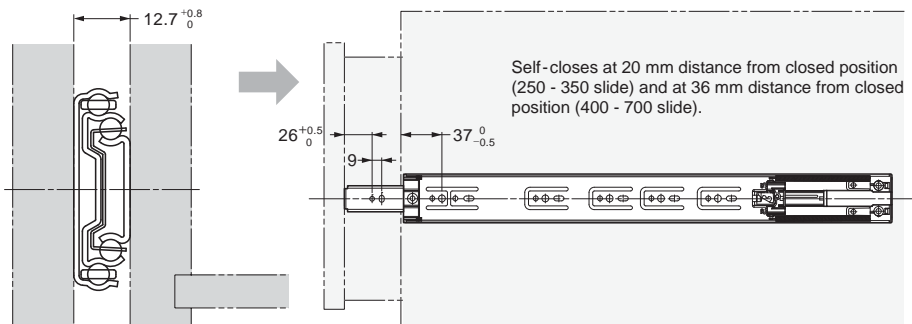

Self-closes at 20 mm distance from closed position (250 - 350 slide) and at 36 mm distance from closed position (400 - 700 slide).

Item number	slide length	Travel length	A	B	C	D	E	F	G	H	I	Load capacity N(kgf)/pair
4670-250	250	175	-	-	124	-	87	-	-	-	179	150(15)
4670-300	300	275	-	-	174	-	119	-	-	-	229	200(20)
4670-350	350	353	96	-	224	-	119	183	-	-	279	250(25)
4670-400	400	404	96	-	254	-	119	199	-	-	329	250(25)
4670-450	450	455	128	-	294	-	119	247	-	-	379	300(30)
1670-500	500	505	96	160	344	-	119	295	-	-	429	350(35)
4670-550	550	556	96	160	394	-	119	215	343	-	479	400(40)
4670-600	600	606	128	192	444	-	119	215	343	-	529	300(30)
4670-650	650	653	128	224	416	494	119	215	343	439	579	300(30)
4670-700	700	704	128	224	480	544	119	215	343	487	629	300(30)