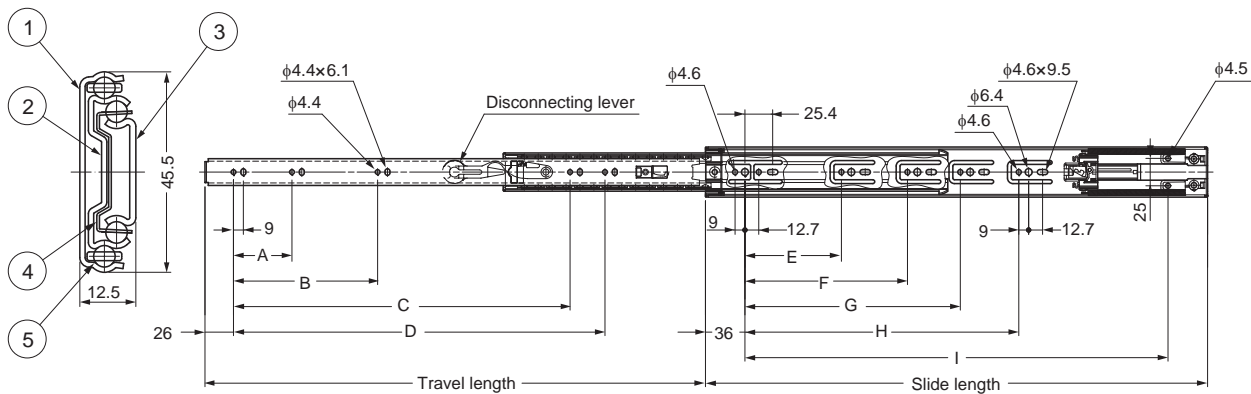

### ABOUT THE PRODUCT

- Side mount drawer slide with soft-closing mechanism.
- The drawer is detachable by operating the lever.

### DIMENSIONS, SPECIFICATIONS

| No. | Part name           |
|-----|---------------------|
| ①   | Outer member        |
| ②   | Intermediate member |
| ③   | Inner member        |
| ④   | Retainer            |
| ⑤   | Balls               |