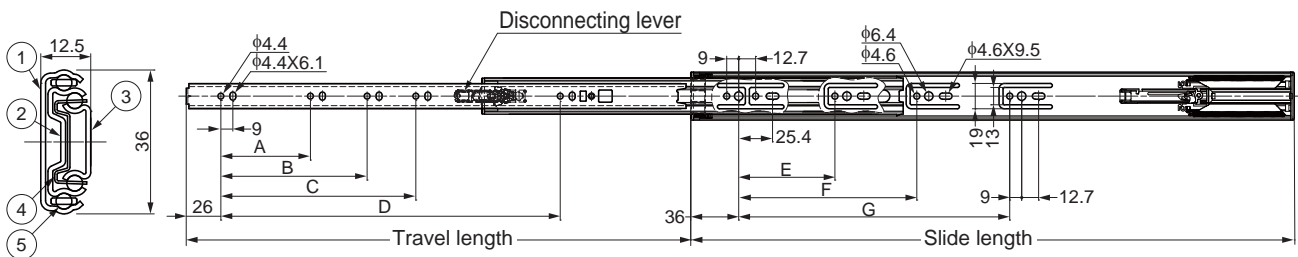

- Side mount drawer slide with soft-closing mechanism.
- The drawer is detachable by pulling the lever.

DIMENSIONS, SPECIFICATIONS

No.	Part name
①	Outer member
②	Intermediate member
③	Inner member
④	Retainer
⑤	Balls

● Non-handed

Item number	slide length	Travel length	A	B	C	D	E	F	G	Max. drawer width	Load capacity N(kg)/pair	Box
3670-250	250	200	124	-	-	-	87	-	-	450	147(15)	20set
3670-300	300	300	174	-	-	-	119	-	-	500		
3670-350	350	350	96	224	-	-	119	183	-	550		
3670-400	400	400	160	256	-	-	119	199	-	600	196(20)	10set
3670-450	450	450	96	192	306	-	119	247	-	650		
3670-500	500	500	128	224	356	-	119	215	295	700		
3670-550	550	550	128	224	352	406	119	215	345	750		
3670-600	600	600	128	224	384	456	119	247	375	800		

Notes:

- Move the intermediate member to screw the holes through the access holes.
- Refer to page 1 about the dimensions E, F, and G.

3 Positioning / mounting Inner Member

- ① Fit the inner member to the side of the drawer, either on or just below the center line for optimum stability.
- ② Level up and fix using the temporary mounting holes and tighten screws to fixing holes.