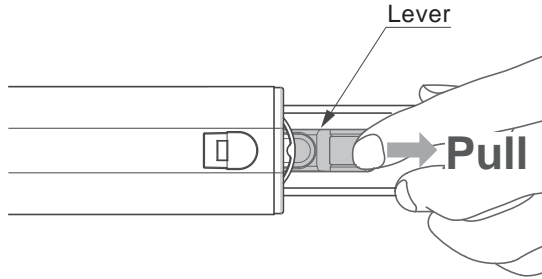

- Side mount drawer slide with soft-closing mechanism.
- The drawer is detachable by pulling the lever.

DIMENSIONS, SPECIFICATIONS

No.	Part name
①	Outer member
②	Intermediate member
③	Inner member
④	Retainer
⑤	Balls

● Non-handed

Item number	slide length	Travel length	A	B	C	D	E	F	G	Max. drawer width	Load capacity N(kg)/pair	Box
3670-250	250	200	124	-	-	-	87	-	-	450	147(15)	20set
3670-300	300	300	174	-	-	-	119	-	-	500		
3670-350	350	350	96	224	-	-	119	183	-	550		
3670-400	400	400	160	256	-	-	119	199	-	600	196(20)	10set
3670-450	450	450	96	192	306	-	119	247	-	650		
3670-500	500	500	128	224	356	-	119	215	295	700		
3670-550	550	550	128	224	352	406	119	215	345	750		
3670-600	600	600	128	224	384	456	119	247	375	800		

1 Detaching slides

Pull out inner member until it stops, then pull the disconnect lever to detach.

How to detach

2 Positioning / mounting Outer Member

Correct installation is necessary to enjoy push-to-open function. Mount the slides and make adjustments as follows.