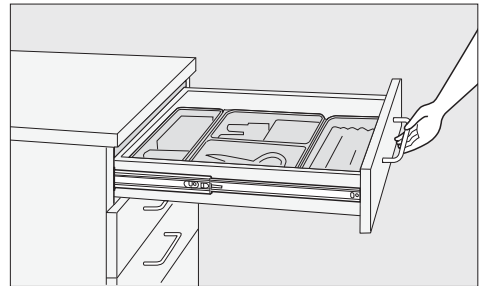

- Side mount drawer slide with soft-closing mechanism.
- The drawer is detachable by pulling the lever.

DIMENSIONS, SPECIFICATIONS

No.	Part name
①	Outer member
②	Intermediate member
③	Inner member
④	Retainer
⑤	Balls