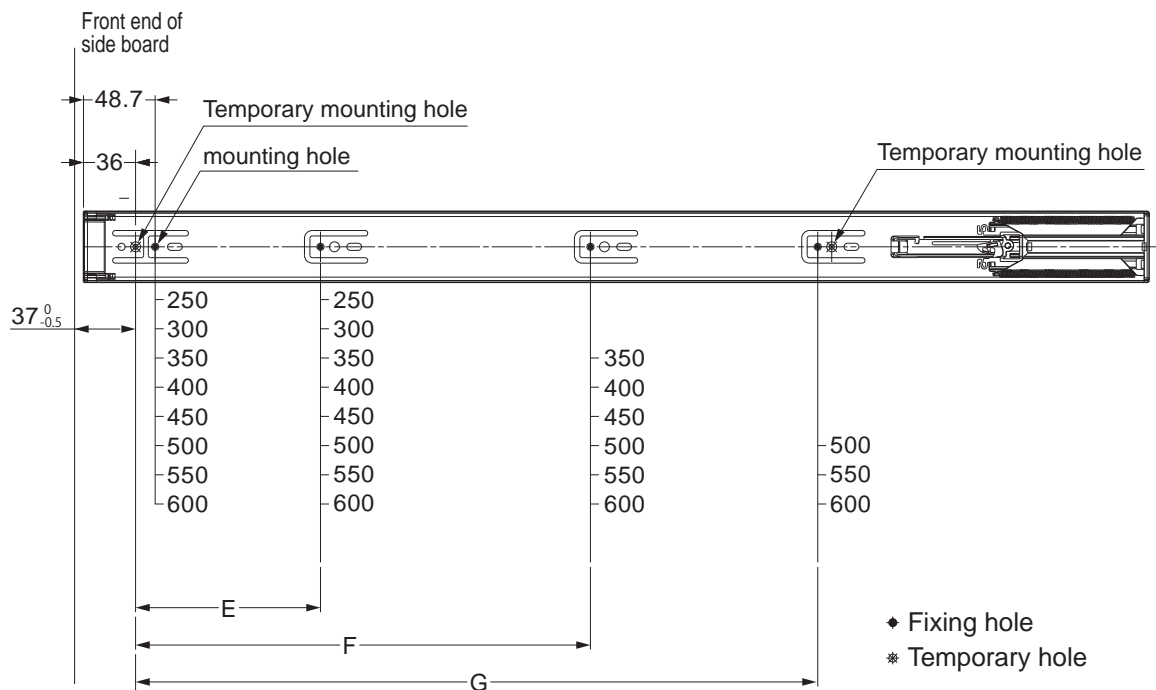

- Side mount drawer slide with soft-closing mechanism.
- The drawer is detachable by pulling the lever.

DIMENSIONS, SPECIFICATIONS

No.	Part name
①	Outer member
②	Intermediate member
③	Inner member
④	Retainer
⑤	Balls

● Non-handed

Item number	slide length	Travel length	A	B	C	D	E	F	G	Max. drawer width	Load capacity N(kg)/pair	Box
3670-250	250	200	124	-	-	-	87	-	-	450	147(15)	20set
3670-300	300	300	174	-	-	-	119	-	-	500		
3670-350	350	350	96	224	-	-	119	183	-	550		
3670-400	400	400	160	256	-	-	119	199	-	600	196(20)	10set
3670-450	450	450	96	192	306	-	119	247	-	650		
3670-500	500	500	128	224	356	-	119	215	295	700		
3670-550	550	550	128	224	352	406	119	215	345	750		
3670-600	600	600	128	224	384	456	119	247	375	800		

1 Detaching slides

Pull out inner member until it stops, then pull the disconnect lever to detach.

How to detach

2 Positioning / mounting Outer Member

Correct installation is necessary to enjoy push-to-open function. Mount the slides and make adjustments as follows.

Notes:

- Move the intermediate member to screw the holes through the access holes.
- Refer to page 1 about the dimensions E, F, and G.

3 Positioning / mounting Inner Member

- ① Fit the inner member to the side of the drawer, either on or just below the center line for optimum stability.
- ② Level up and fix using the temporary mounting holes and tighten screws to fixing holes.