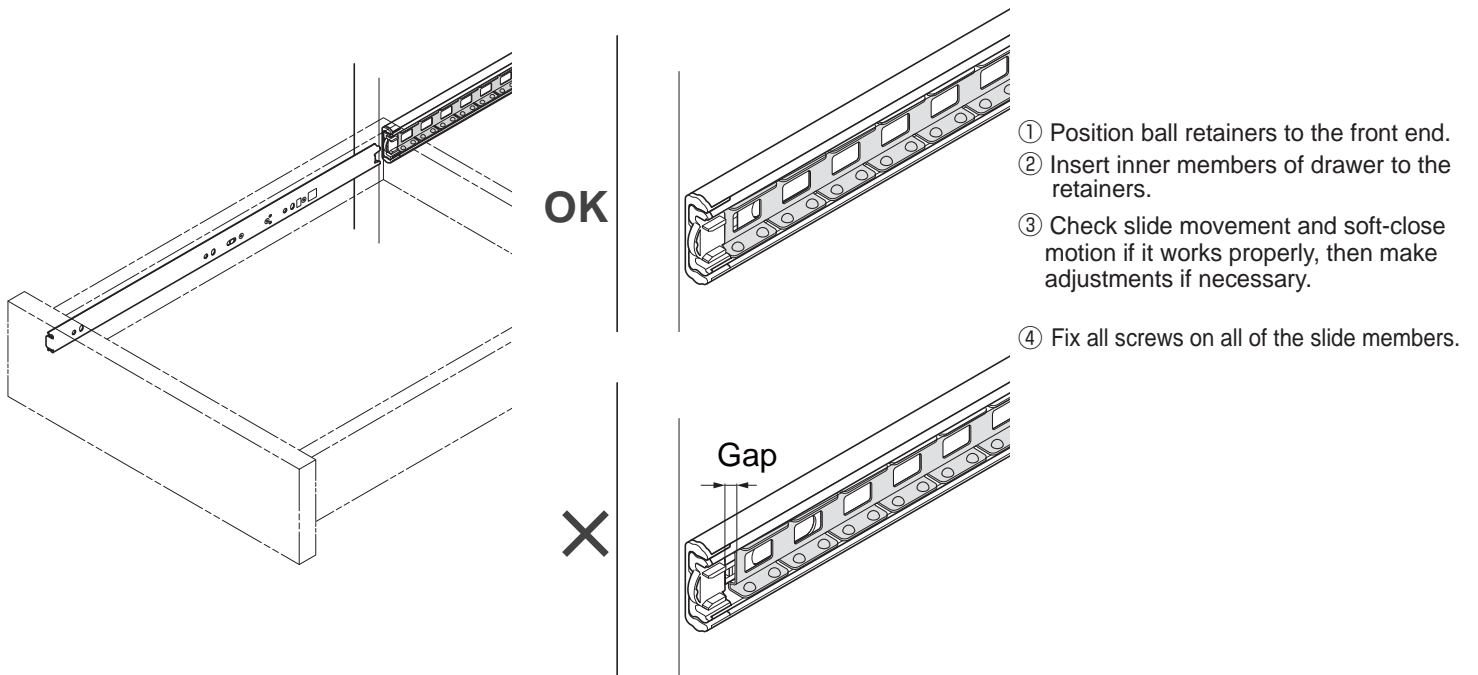

4 Insert Drawer to Cabinet