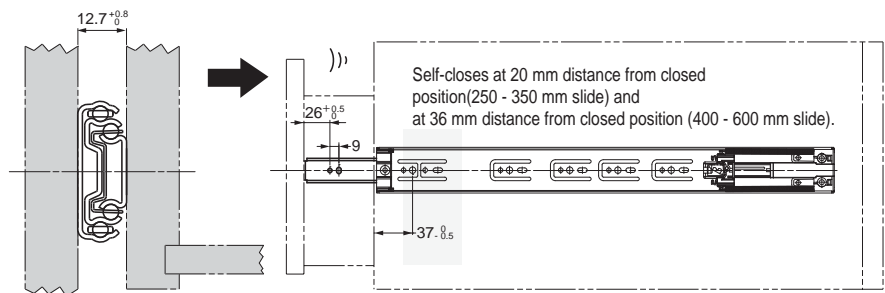

- Side mount drawer slide with soft-closing mechanism.
- The drawer is detachable by pulling the lever.

DIMENSIONS, SPECIFICATIONS

No.	Part name
①	Outer member
②	Intermediate member
③	Inner member
④	Retainer
⑤	Balls

● Non-handed

Item number	slide length	Travel length	A	B	C	D	E	F	G	Max. drawer width	Load capacity N(kg)/pair	Box
3670-250	250	200	124	-	-	-	87	-	-	450	147(15)	20set
3670-300	300	300	174	-	-	-	119	-	-	500		
3670-350	350	350	96	224	-	-	119	183	-	550		
3670-400	400	400	160	256	-	-	119	199	-	600	196(20)	10set
3670-450	450	450	96	192	306	-	119	247	-	650		
3670-500	500	500	128	224	356	-	119	215	295	700		
3670-550	550	550	128	224	352	406	119	215	345	750		
3670-600	600	600	128	224	384	456	119	247	375	800		

1 Detaching slides

Pull out inner member until it stops, then pull the disconnect lever to detach.

How to detach

2 Positioning / mounting Outer Member

Correct installation is necessary to enjoy push-to-open function. Mount the slides and make adjustments as follows.