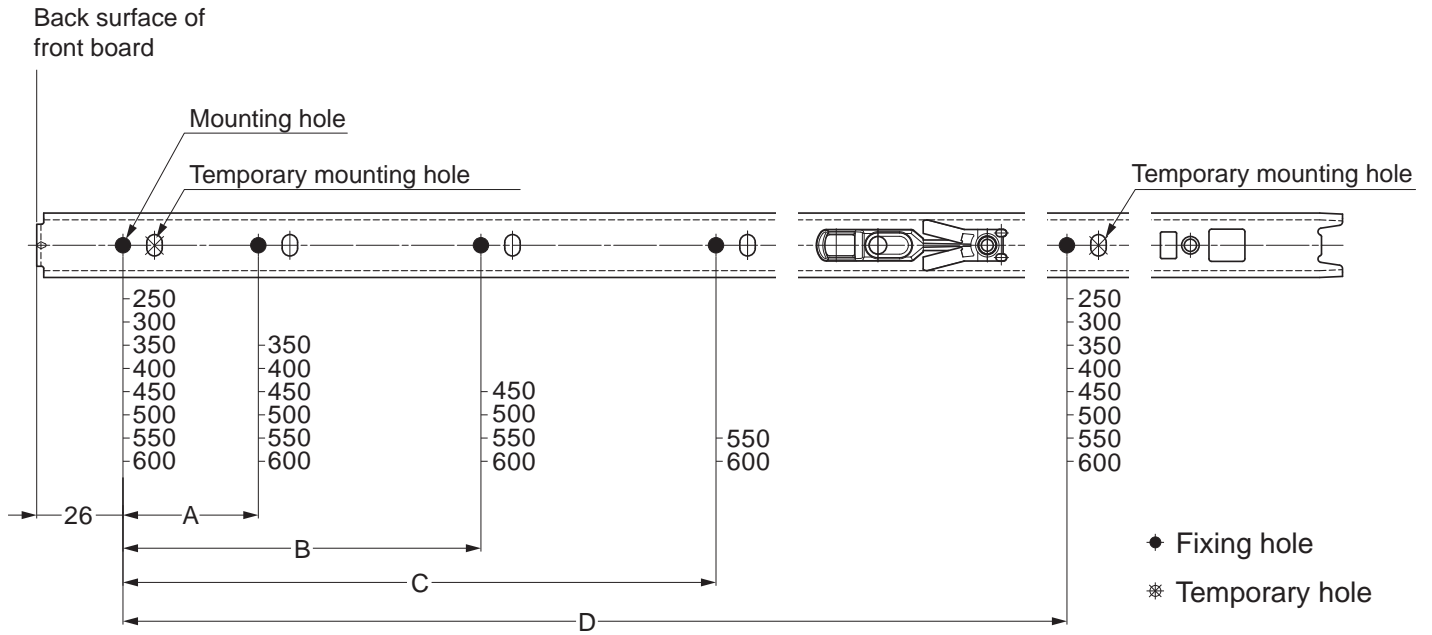

- Side mount drawer slide with soft-closing mechanism.
- The drawer is detachable by pulling the lever.

DIMENSIONS, SPECIFICATIONS

No.	Part name
①	Outer member
②	Intermediate member
③	Inner member
④	Retainer
⑤	Balls

1 Detaching slides

Pull out inner member until it stops, then pull the disconnect lever to detach.

How to detach

2 Positioning / mounting Outer Member

Correct installation is necessary to enjoy push-to-open function. Mount the slides and make adjustments as follows.

- ① Mark the positions of the slides on the inside of the cabinet and fit using the temporary mounting holes to give a little bit of adjustment.
- ② Do not fully tighten the screws just yet. Level up and fix using the round holes and tighten all screws.

Notes:

- Move the intermediate member to screw the holes through the access holes.
- Refer to page 1 about the dimensions E, F, and G.

3 Positioning / mounting Inner Member

- ① Fit the inner member to the side of the drawer, either on or just below the center line for optimum stability.
- ② Level up and fix using the temporary mounting holes and tighten screws to fixing holes.