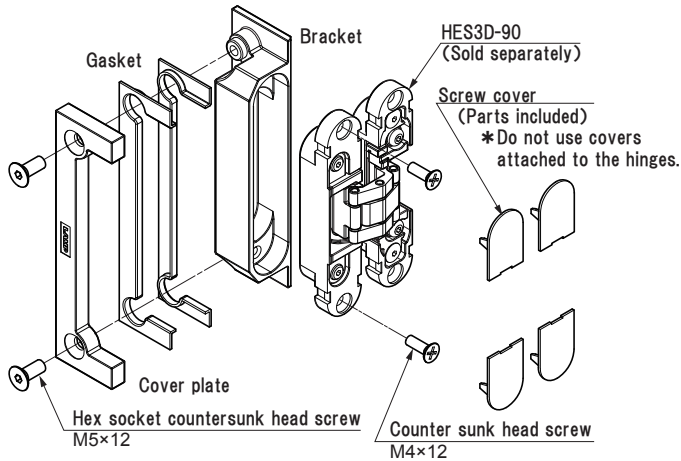

LAMP® INSTALLATION MANUAL FOR HES3D-G90BKT GLASS BRACKET

Thank you for selecting our product. Before starting installation, please read this manual thoroughly to ensure correct installation. Please keep this manual at hand for future reference.

Parts

Dimensions

Assembly

1 Preparation

Loosen vertical adjustment screws of all hinges for adjustment.

2 Parts Assembly onto Glass

3 Door Hanging

While holding the door, fix the hinges to the cabinet.