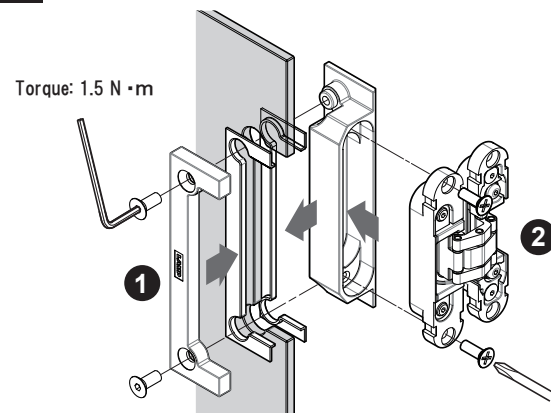

Parts

Dimensions

Assembly

1 Preparation

Loosen vertical adjustment screws of all hinges for adjustment.

2 Parts Assembly onto Glass

3 Door Hanging

While holding the door, fix the hinges to the cabinet.

4 Adjusting Door Position

See the installation manual for HES3D-90. Fit the screw cover to hide screws.

SUGATSUNE KOGYO CO.,LTD
Tokyo, JAPAN
Phone: +81 (0)3 3866 2260 E-mail:export@sugatsune.co.jp

SUGATSUNE KOGYO (UK) LTD
Reading, UK
Phone: +44 118 9272 955 E-mail:sales@sugatsune.co.uk