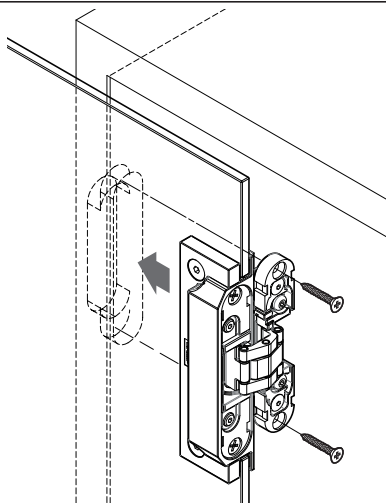

Parts

Dimensions

Assembly

1 Preparation

Loosen vertical adjustment screws of all hinges for adjustment.

2 Parts Assembly onto Glass

3 Door Hanging

While holding the door, fix the hinges to the cabinet.

4 Adjusting Door Position

See the installation manual for HES3D-90. Fit the screw cover to hide screws.

SUGATSUNE KOGYO CO.,LTD
Tokyo, JAPAN
Phone: +81 (0)3 3866 2260 E-mail:export@sugatsune.co.jp

SUGATSUNE KOGYO (UK) LTD
Reading, UK
Phone: +44 118 9272 955 E-mail:sales@sugatsune.co.uk