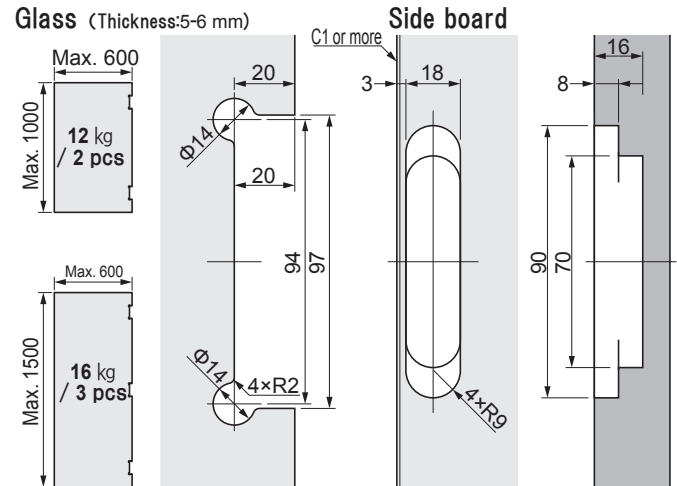

LAMP® INSTALLATION MANUAL FOR HES3D-G90BKT GLASS BRACKET

Thank you for selecting our product. Before starting installation, please read this manual thoroughly to ensure correct installation. Please keep this manual at hand for future reference.

Parts

Dimensions

Assembly

1 Preparation

Loosen vertical adjustment screws of all hinges for adjustment.

2 Parts Assembly onto Glass

3 Door Hanging

While holding the door, fix the hinges to the cabinet.