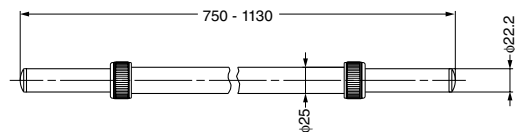

LOWER HANGING PIPE

TAP, TAL

Features

Allows to use the space under the unit more effectively.

Remarks

L(B) will be 120 mm shorter than L(A) in case using with TAW.

Parts Included

Wood screw 2 pcs

Item Name	Qty.
TAW-1200	3
BRACKET (TAB)	4
COVER FOR TAB BRACKET (TAC)	2
Lower Hanging Pipe (TAP)	3
Lower Hanging Pipe Support (TAL)	4

Lower Hanging Pipe (TAP)

Item Code	Item Name	Material	Colour	Weight	Box
110-020-184	TAP-1200WG	Stainless Clad Pipe	Grey	0.85 kg	1 pc
110-020-185	TAP-1200WU	Stainless Clad Pipe	Umber	0.85 kg	1 pc

Lower Hanging Pipe Support (TAL)

Item Code	Item Name	Material	Colour	Weight	Box
110-020-180	TAL-G	Steel	Grey	0.42 kg	1 pc
110-020-181	TAL-U	Steel	Umber	0.42 kg	1 pc