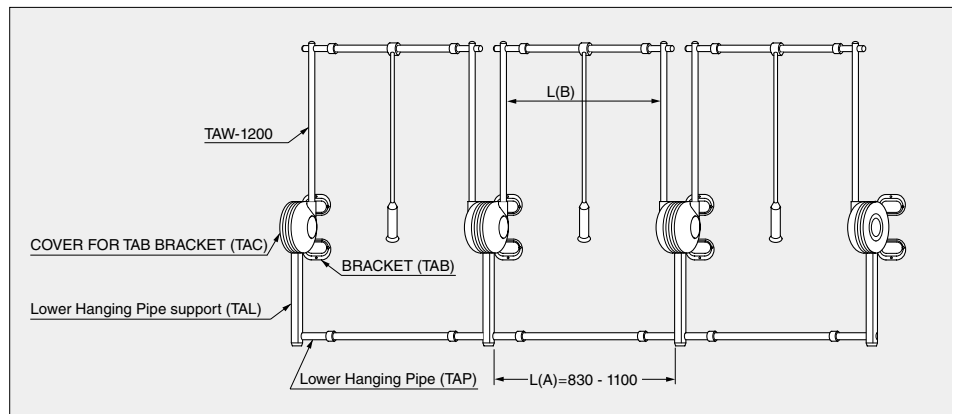

LOWER HANGING PIPE

TAP, TAL

Features

Allows to use the space under the unit more effectively.

Remarks

L(B) will be 120 mm shorter than L(A) in case using with TAW.

Parts Included

Wood screw 2 pcs

Item Name	Qty.
TAW-1200	3
BRACKET (TAB)	4
COVER FOR TAB BRACKET (TAC)	2
Lower Hanging Pipe (TAP)	3
Lower Hanging Pipe Support (TAL)	4

Lower Hanging Pipe (TAP)

Item Code	Item Name	Material	Colour	Weight	Box
110-020-184	TAP-1200WG	Stainless Clad Pipe	Grey	0.85 kg	1 pc
110-020-185	TAP-1200WU	Stainless Clad Pipe	Umber	0.85 kg	1 pc

Lower Hanging Pipe Support (TAL)

Item Code	Item Name	Material	Colour	Weight	Box
110-020-180	TAL-G	Steel	Grey	0.42 kg	1 pc
110-020-181	TAL-U	Steel	Umber	0.42 kg	1 pc