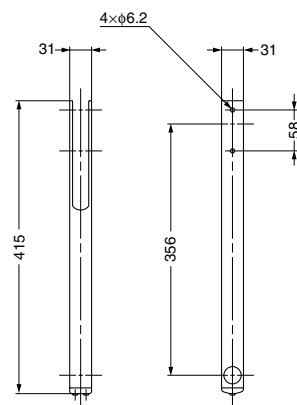

LOWER HANGING PIPE

TAP, TAL

Features

Allows to use the space under the unit more effectively.

Remarks

L(B) will be 120 mm shorter than L(A) in case using with TAW.

Parts Included

Wood screw 2 pcs

Item Name	Qty.
TAW-1200	3
BRACKET (TAB)	4
COVER FOR TAB BRACKET (TAC)	2
Lower Hanging Pipe (TAP)	3
Lower Hanging Pipe Support (TAL)	4

Lower Hanging Pipe (TAP)

Item Code	Item Name	Material	Colour	Weight	Box
110-020-184	TAP-1200WG	Stainless Clad Pipe	Grey	0.85 kg	1 pc
110-020-185	TAP-1200WU	Stainless Clad Pipe	Umber	0.85 kg	1 pc

Lower Hanging Pipe Support (TAL)

Item Code	Item Name	Material	Colour	Weight	Box
110-020-180	TAL-G	Steel	Grey	0.42 kg	1 pc
110-020-181	TAL-U	Steel	Umber	0.42 kg	1 pc